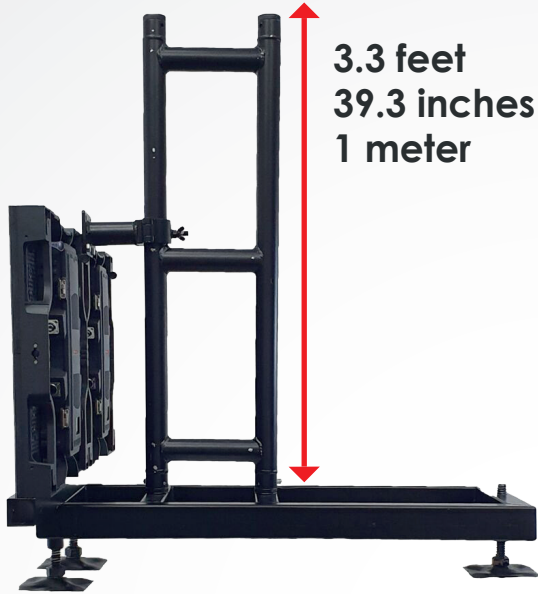

OPTION A

BASE
DEPTH 3.3 FT

- 3 year warranty
- In stock and ready to ship
- USA based company
- Compatible with all Mirackle® panels.
- Technical support available
- Easy assembling
- Turn-key solution

3.3 feet
39.3 inches
1 meter

OPTION B

BASE DEPTH 1.5 FT

3.3 feet
39.3 inches
1 meter

1.6 feet
19.2 inches
0.48 meter

We also offer **shorter, half-sized ground support models!**

These are a **perfect ground support option for environments or stages with limited clearance space.**

- 3 year warranty
- In stock and ready to ship
- Compatible with all Mirackle® panels.
- Easy assembling

1.7 feet
20.4 inches
0.51 meter

0.6 feet
7 inches
0.2 meter