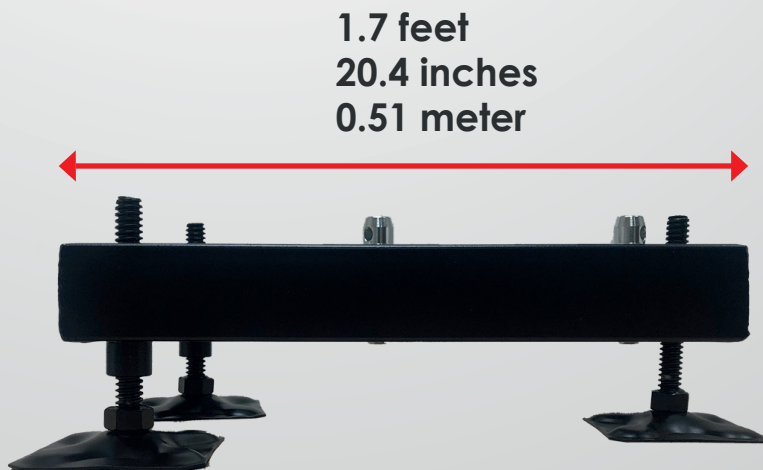

OPTION A

BASE
DEPTH 3.3 FT

- 3 year warranty
- In stock and ready to ship
- USA based company
- Compatible with all Mirackle® panels.
- Technical support available
- Easy assembling
- Turn-key solution

3.3 feet
39.3 inches
1 meter

OPTION B

BASE DEPTH 1.5 FT

3.3 feet
39.3 inches
1 meter

1.6 feet
19.2 inches
0.48 meter

We also offer **shorter, half-sized ground support models!**

These are a **perfect ground support option for environments or stages with limited clearance space.**

- 3 year warranty
- In stock and ready to ship
- Compatible with all Mirackle® panels.
- Easy assembling

1.7 feet
20.4 inches
0.51 meter

0.6 feet
7 inches
0.2 meter