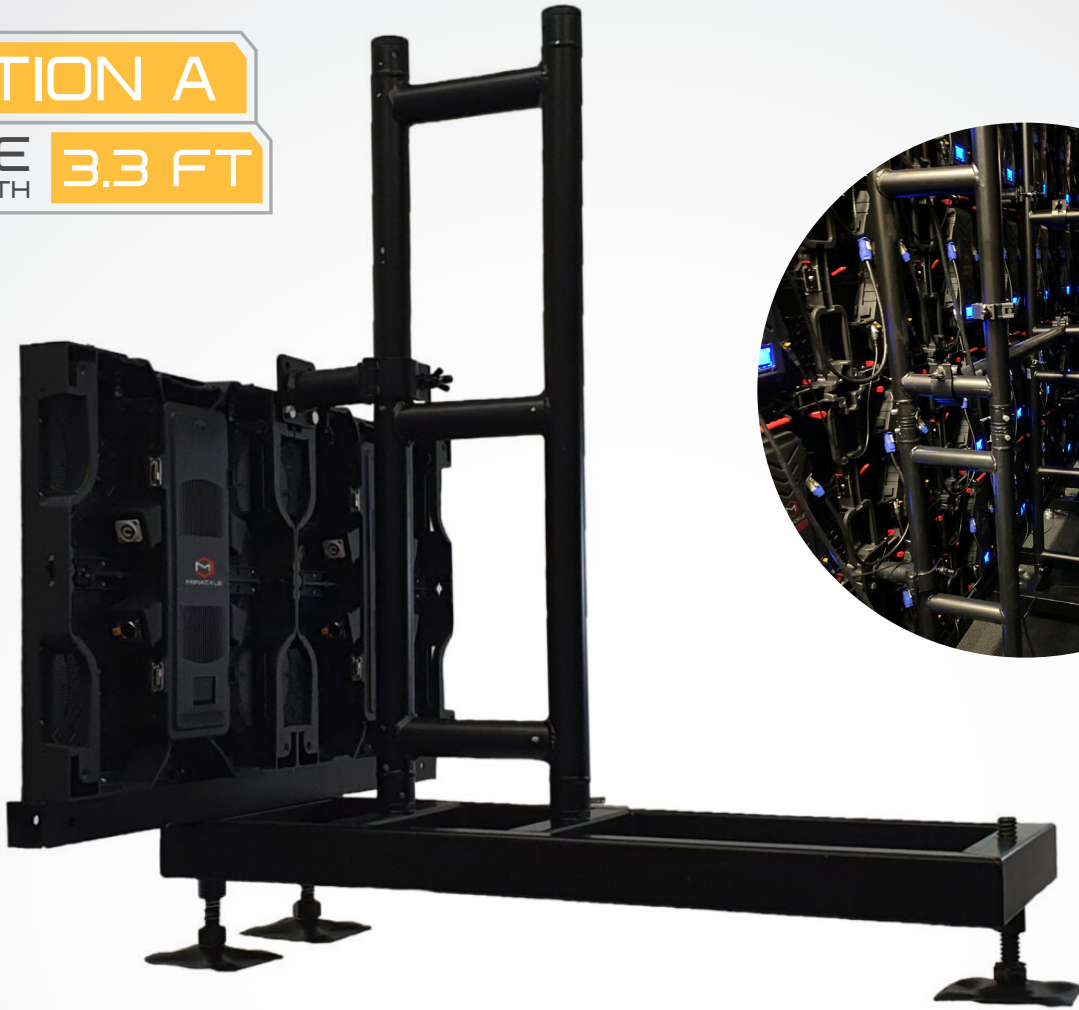

OPTION A

BASE
DEPTH 3.3 FT

- 3 year warranty
- In stock and ready to ship
- USA based company
- Compatible with all Mirackle® panels.
- Technical support available
- Easy assembling
- Turn-key solution

3.3 feet
39.3 inches
1 meter

OPTION B

BASE DEPTH 1.5 FT

3.3 feet
39.3 inches
1 meter

1.6 feet
19.2 inches
0.48 meter

We also offer **shorter, half-sized ground support models!**

These are a **perfect ground support option for environments or stages with limited clearance space.**

- 3 year warranty
- In stock and ready to ship
- Compatible with all Mirackle® panels.
- Easy assembling

1.7 feet
20.4 inches
0.51 meter

0.6 feet
7 inches
0.2 meter