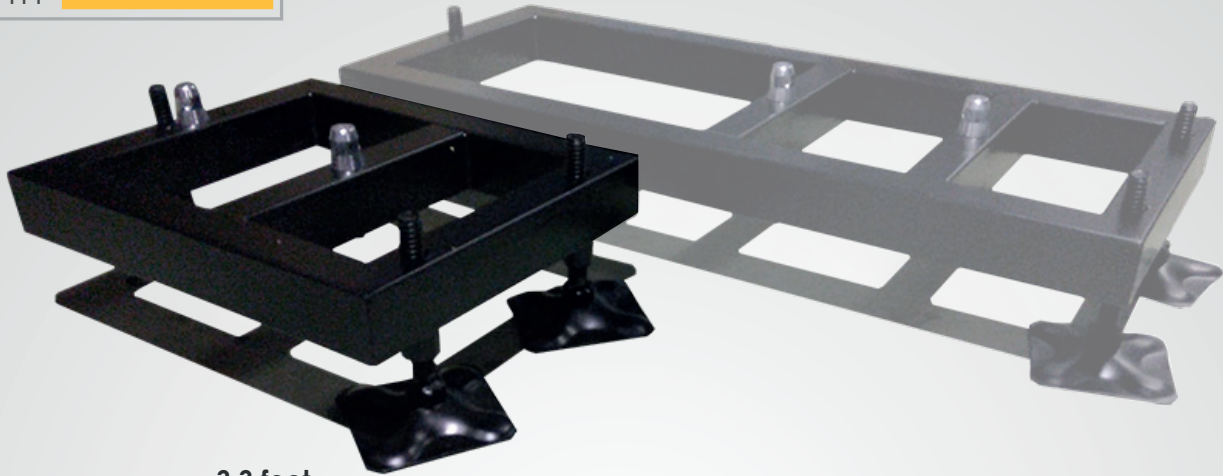

OPTION A

BASE
DEPTH 3.3 FT

- 3 year warranty
- In stock and ready to ship
- USA based company
- Compatible with all Mirackle® panels.
- Technical support available
- Easy assembling
- Turn-key solution

3.3 feet
39.3 inches
1 meter

OPTION B

BASE DEPTH 1.5 FT

3.3 feet
39.3 inches
1 meter

1.6 feet
19.2 inches
0.48 meter

We also offer **shorter, half-sized ground support models!**

These are a **perfect ground support option for environments or stages with limited clearance space.**

- 3 year warranty
- In stock and ready to ship
- Compatible with all Mirackle® panels.
- Easy assembling

1.7 feet
20.4 inches
0.51 meter

0.6 feet
7 inches
0.2 meter